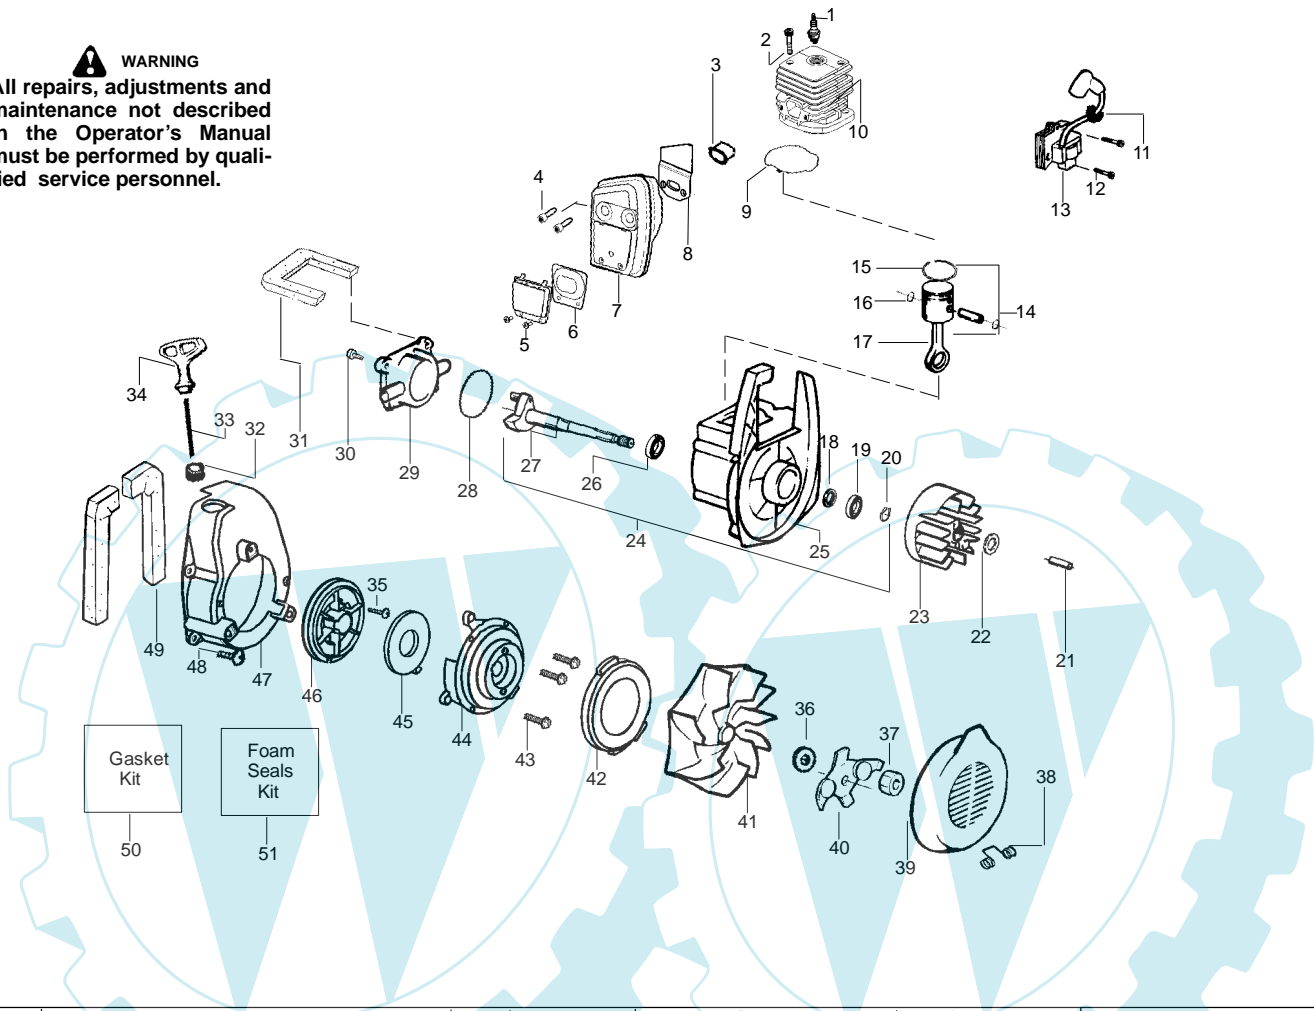

PARTS LIST NO. 530163937		McCULLOCH . PARTS LIST	MODEL(S) MAC BVM 250
DATE 12/30/03	Replaces 530163937 - 03/24/03		Note: Illustration may differ from actual model due to design changes

WARNING
All repairs, adjustments and maintenance not described in the Operator's Manual must be performed by qualified service personnel.