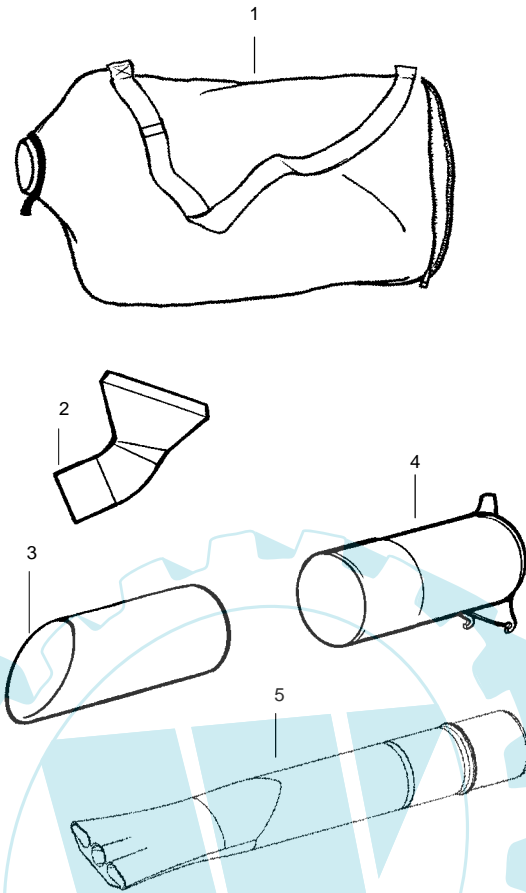

PARTS LIST NO. 530163937		McCULLOCH, PARTS LIST	MODEL(s) MAC BVM 250	
DATE 12/30/03	Replaces 530163937 - 03/24/03		Note: Illustration may differ from actual model due to design changes	PAGE NO. 3

Assy - Vacuum

Ref.	Part No.	Description
1.	530095564	Assy-Vac. Bag w/strap
2.	530095470	Tube-Elbow Vac
3.	530094476	Tube-Lower Vac
4.	530056901	Tube-Upper Vac
5.	530095593	Tube-Blower

Kit - Carburetor Assy # 530071632 - C1Q-W11C (zama)

Kit - Carburetor Assy # 530071775 - WT-606 (walbro)

530071716 - Kit - Choke Lever (zama)
530071725 - Kit - Choke Lever (walbro)

530071715 - Kit - Throttle Lever (zama)
530071726 - Kit - Throttle Lever (walbro)

Note: No Repair kits are available for this carburetor, please order the complete assembly part number

✓ = NEW PART NUMBER FOR THIS IPL

★ = REFER TO THE SERVICE REFERENCE INDICATED FOR MORE INFORMATION. (LOCATED AT END OF IPL)